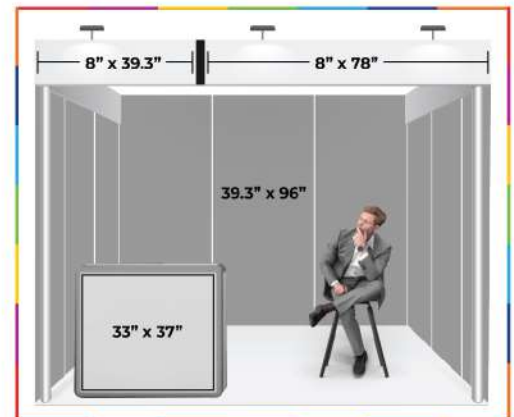

STANDARD PACKAGES FOR INTERNATIONAL COMPANIES

OPTION – I Shell Scheme (Minimum 9 SQM)

Stand Size 3m x 3m (9sqm) **USD 2,000**
 @ USD 222/SQM

OPTION – II Bare Space (Minimum 18 SQM)

Stand Size 3m x 6m (18sqm) **USD 3,500**
 @ USD 195/SQM

OPTION – III Bare Space

Stand Size 6m x 6m (36sqm) **USD 7,000**
 @ USD 195/SQM

- Company Profile of 500 words and classified listing will be provided in show catalogue to all exhibitors
- ❖ Government Taxes Applicable

SHELL SPACE

- Shell scheme Includes space plus basic exhibition stand comprising of White Walls, Ceiling Grid, Carpet, (Fascia) Name Board in English, 03 Spotlights, 01 Electrical Socket.
- Furniture includes 01 Information Counter, 02 Chairs. Additional Furniture can be provided on Rental basis.