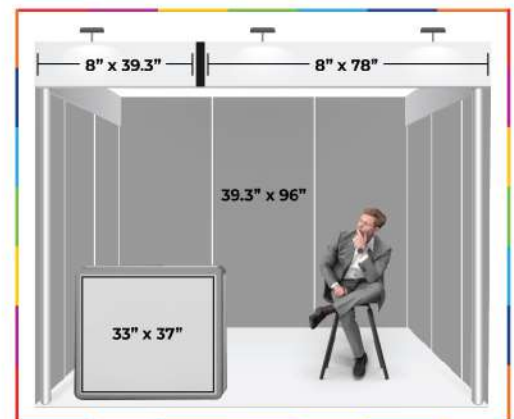

STANDARD PACKAGES FOR DOMESTIC COMPANIES

OPTION – I Shell Scheme (Minimum 9 SQM)

Stand Size 3m x 3m
(9sqm) **PKR 99,000***
@ 11,000/SQM

OPTION – II Bare Space (Minimum 18 SQM)

Stand Size 3m x 6m
(18sqm) **PKR 190,000***
@ 10,555/SQM

OPTION – III Bare Space

Stand Size 6m x 6m
(36sqm) **PKR 380,000***
@ 10,555/SQM

- Company Profile of 500 words and classified listing will be provided in show catalogue to all exhibitors
- ❖ Government Taxes Applicable

SHELL SPACE

- Shell scheme Includes space plus basic exhibition stand comprising of White Walls, Ceiling Grid, Carpet, (Fascia) Name Board in English, 03 Spotlights, 01 Electrical Socket.
- Furniture includes 01 Information Counter, 02 Chairs. Additional Furniture can be provided on Rental basis.